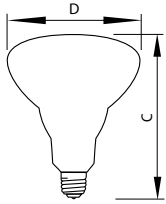

Reflector BR38 Flood

Dimensional drawing

Product

75BR30/PK CDA 120V 8/1

75W E26 120V BR30 FL Pink