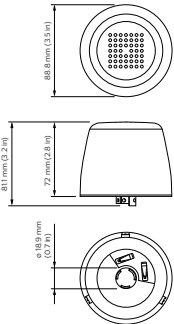

Cellular CT nodes

LLC7294/00 CT OLC N5 HV PC C1VF LG

LLC7294 CityTouch Connector Node HV, photo cell switching type with 4G/LTE technology

Product data

Product data	
Order product name	LLC7294/00 CT OLC N5 HV PC C1VF LG
EAN/UPC - Product	046677538804
Order code	913701036613
Local order code	.
Numerator - Quantity Per Pack	1

Numerator - Packs per outer box	30
Material Nr. (12NC)	913701036613
Net Weight (Piece)	0.494 lb

Dimensional drawing

LLC7294/00 CT OLC N5 HV PC C1VF LG