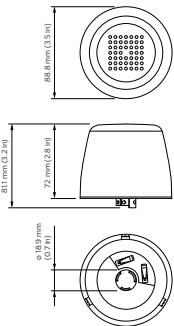

CityTouch

LLC7291/00 CT OLC N5 LV AS C1VF LG

LLC7291 CityTouch Connector Node LV, Astro Clock switching type with - 4G/LTE technology

LLC7291 CityTouch Connector Node LV, Astro Clock switching type with 4G/LTE technology

Product data

Product Data	
Order product name	LLC7291/00 CT OLC N5 LV AS C1VF LG
EAN/UPC - Product	046677538798
Order code	913701036313
Local order code	.
Numerator - Quantity Per Pack	1

Numerator - Packs per outer box	30
Material Nr. (12NC)	913701036313
Net Weight (Piece)	0.224 kg

Dimensional drawing

LLC7291/00 CT OLC N5 LV AS C1VF LG