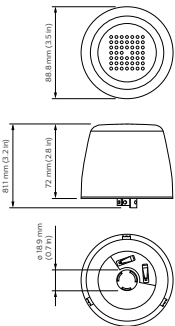

Cellular CT nodes

LLC7291/00 CT OLC N5 LV AS C1VF LG

LLC7291 CityTouch Connector Node LV, Astro Clock switching type with 4G/LTE technology

Product data

Product data		Numerator - Packs per outer box	
Order product name	LLC7291/00 CT OLC N5 LV AS C1VF LG	Numerator - Packs per outer box	30
EAN/UPC - Product	046677538798	Material Nr. (12NC)	913701036313
Order code	913701036313	Net Weight (Piece)	0.494 lb
Local order code	.		
Numerator - Quantity Per Pack	1		

Dimensional drawing

LLC7291/00 CT OLC N5 LV AS C1VF LG