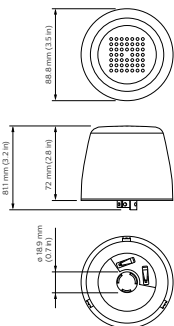

CityTouch

LLC7290/00 CT OLC N5 LV PC C1VF LG

LLC7290 CityTouch Connector Node LV, photo cell switching type, with 4G/LTE technology

LLC7290 CityTouch Connector Node LV, photo cell switching type, with 4G/LTE technology

Product data

Product Data		Packaging	
Order product name	LLC7290/00 CT OLC N5 LV PC C1VF LG	Numerator - Packs per outer box	30
EAN/UPC - Product	046677538781	Material Nr. (12NC)	913701036213
Order code	913701036213	Net Weight (Piece)	0.224 kg
Local order code	.		
Numerator - Quantity Per Pack	1		

Dimensional drawing

LLC7290/00 CT OLC N5 LV PC C1VF LG