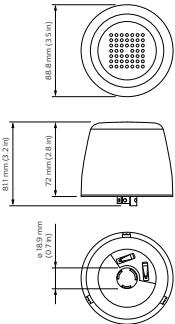

## LLC7290/00 CT OLC N5 LV PC C1VF LG

LLC7290 CityTouch Connector Node LV, photo cell switching type, with 4G/LTE technology

### Product data

Product data	
Order product name	LLC7290/00 CT OLC N5 LV PC C1VF LG
EAN/UPC - Product	046677538781
Order code	913701036213
Local order code	.
Numerator - Quantity Per Pack	1

Numerator - Packs per outer box	30
Material Nr. (12NC)	913701036213
Net Weight (Piece)	0.494 lb

### Dimensional drawing

LLC7290/00 CT OLC N5 LV PC C1VF LG