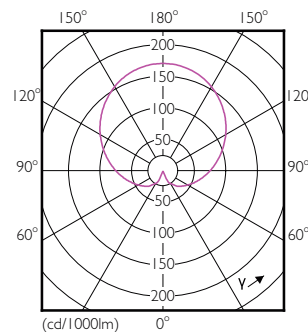

CorePro LEDbulbs

Approval and Application

Energy Efficiency Label (EEL) A+

Controls and Dimming

Dimmable No

Operating and Electrical

Input Frequency 50 to 60 Hz

Voltage (Nom) 220-240 V

Starting Time (Nom) 0.5 s

General Information

Cap-Base E27

Nominal Lifetime (Nom) 15000 h

Switching Cycle 50000X

Light Technical

Beam Angle (Nom) 200 °

Color Code 865

Correlated Color Temperature (Nom) 6500 K

Color Rendering Index (Nom) 80

Llmf At End Of Nominal Lifetime (Nom) 70 %

Mechanical and Housing

Bulb Finish Frosted

Bulb Shape A60

Approval and Application

Order Code	Full Product Name	Energy Consumption kWh/1000 h
346155	CorePro LED bulb ND 5-40W A60 E27 865	5 kWh
344341	CorePro LEDbulb ND 12.5-100W A60 E27 865	13 kWh

Operating and Electrical

Order Code	Full Product Name	Wattage Equivalent	Power (Rated) (Nom)
346155	CorePro LED bulb ND 5-40W A60 E27 865	40 W	5 W

Order Code	Full Product Name	Wattage Equivalent	Power (Rated) (Nom)
344341	CorePro LEDbulb ND 12.5-100W A60 E27 865	100 W	12.5 W

Light Technical

Order Code	Full Product Name	Luminous Flux (Nom)
346155	CorePro LED bulb ND 5-40W A60 E27 865	470 lm

Order Code	Full Product Name	Luminous Flux (Nom)
344341	CorePro LEDbulb ND 12.5-100W A60 E27 865	1521 lm

Temperature

Order Code	Full Product Name	T-Case Maximum (Nom)
346155	CorePro LED bulb ND 5-40W A60 E27 865	75 °C
344341	CorePro LEDbulb ND 12.5-100W A60 E27 865	85 °C