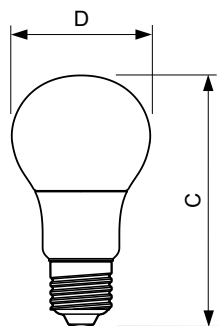

E27 A60 Frosted

Dimensional drawing

Product	D	C
CorePro LEDbulb ND 12.5-100W A60 E27 865	60 mm	110 mm

Product	D	C
CorePro LED bulb ND 5-40W A60 E27 865	60 mm	110 mm

CorePro LEDbulbs

Approval and Application