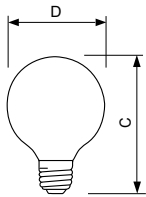

E26 G25 WH

Dimensional drawing

Product	D (max)	C (max)
Halogen 40G25/EV/W 120V 12/1 TP	80 mm	115 mm
Halogen 40G25/EV/CL 120V 12/1 TP	80 mm	115 mm

Controls and Dimming

Dimmable	Yes
----------	-----

Operating and Electrical