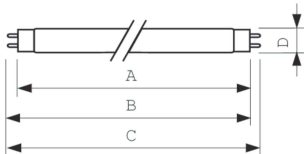

Application

- Insect traps, Electronic Fly Killers (EFKs)

Warnings and Safety

- A lamp breaking is extremely unlikely to have any impact on your health. If a lamp breaks, ventilate the room for 30 minutes and remove the parts, preferably with gloves. Put them in a sealed plastic bag and take it to your local waste facilities for recycling. Do not use a vacuum cleaner.
- Lamp contains mercury. Manage in Accord with Disposal Laws. See: www.lamprecycle.org or 1-800-555-0050

Versions

TL-D

Dimensional drawing

Product	D (max)	A (max)	B (max)	B (min)	C (max)
MASTER Actinic BL TL-D 15W/10 Secura	28 mm	437.4 mm	444.5 mm	442.1 mm	451.6 mm

MASTER Actinic BL TL-D Secura