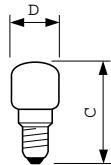

Versions

E14, T25, Clear

Appliance Oven Tubular

Dimensional drawing

Product	D (max)	C (max)
Appliance 25W E14 230-240V T25 CL OV 1CT	25 mm	57 mm

Product	D (max)	C (max)
Appliance 15W E14 230-240V T22 CL OV 1CT	22 mm	49 mm