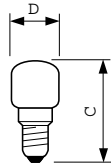

Versions

E14, T25, Clear

Appliance Oven Tubular

Dimensional drawing

Product	D (max)	C (max)
Appliance 25W E14 230-240V T25 CL OV 1CT	25 mm	57 mm

Product	D (max)	C (max)
Appliance 15W E14 230-240V T22 CL OV 1CT	22 mm	49 mm