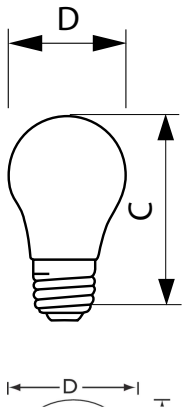

Product

15A/WL 120V 12/2 TP

Product	D	C (max)
200A/WL 120V 6/1 TP	2.625 in	5.312 in

Product	D	C (max)
25A/WL 120V 12/2 PS	2.375 in	4.438 in

A19

DuraMax Soft White

Operating and Electrical

Voltage (Nom) 120 V

Order Code	Full Product Name	Bulb Shape
168609	15A/WL 120V 12/2 TP	A15