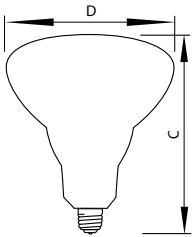

Reflector Infrared BR40,PAR38

Versions

E26/E27, PAR38

E26, BR40, Spot, Clear

Dimensional drawing

Product

250BR40 IR/1/TG 120V 4/1

125BR40 IR/1/TG 120V 4/1

Product	D	C (max)	C1 (max)
175PAR38/HEAT/CL 120V 12/1	121 mm	135 mm	123 mm
100PAR38/HEAT/CL 120V 12/1	121 mm	135 mm	123 mm

General Information

Operating Position	Universal
Rated Lifetime (Hours)	5000 h

Mechanical and Housing