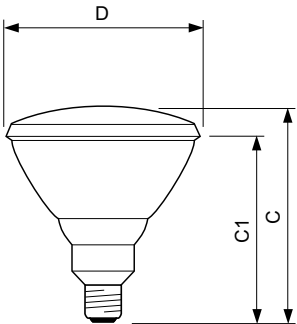

Reflector Infrared BR40,PAR38

Versions

E26/E27, PAR38

E26, BR40, Spot, Clear

Dimensional drawing

Product

250BR40 IR/1/TG 120V 4/1

125BR40 IR/1/TG 120V 4/1