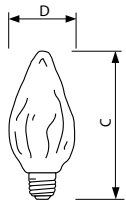

DuraMax Deco Flame

Application

- Ideal for general or ambient lighting in wall sconces, chandeliers, and outdoor post lights.

Versions

E26, F15, Iridescent

E26, F15, Clear

Dimensional drawing

Product