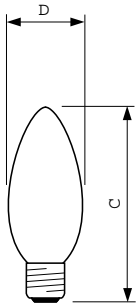

DuraMax Deco Blunt Tip

Application

- Ideal for general or ambient lighting in wall sconces, chandeliers, and other decorative light fixtures.

Versions

Single Contact Medium Screw B-13
(B13) Clear

Dimensional drawing

Voltage (Nom)	120 V
---------------	-------

General information

Main Application	Decorative
Operating Position	Base Down +/- 90 D
Rated Lifetime (Hours)	2000 h

Mechanical and housing

Bulb Finish	Clear
-------------	-------

Mechanical and housing

Order Code	Full Product Name	Bulb Shape
168286	BC40B13/CL/LL 120V 6/2 TP	B13 (B13)
168245	BC25B10-1/2C/CL/LL 120V 6/2TP	B-10 1/2

Order Code	Full Product Name	Bulb Shape
168252	BC40B10-1/2C/CL/LL 120V 6/2TP	B-10 1/2
168260	BC60B10-1/2C/CL/LL 120V 6/2TP	B-10 1/2