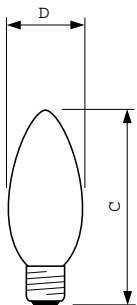

DuraMax Deco Blunt Tip

Application

- Ideal for general or ambient lighting in wall sconces, chandeliers, and other decorative light fixtures.

Versions

E26, B13, Clear

E12, B10 1/2, Clear

Dimensional drawing

Mechanical and Housing

Order Code	Full Product Name	Bulb Shape
168286	BC40B13/CL/LL 120V 6/2 TP	B13
168245	BC25B10-1/2C/CL/LL 120V 6/2TP	B-10 1/2

Order Code	Full Product Name	Bulb Shape
168252	BC40B10-1/2C/CL/LL 120V 6/2TP	B-10 1/2
168260	BC60B10-1/2C/CL/LL 120V 6/2TP	B-10 1/2