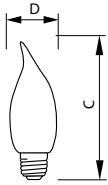

Application

- Ideal for general or ambient lighting in wall sconces, chandeliers, and other decorative light fixtures.

DuraMax Deco Bent Tip

Versions

LPPR I-BA E26 ALC BA9-12 CL

Dimensional drawing

Product

BC40BA9-1/2/CL/LL 120V 6/4