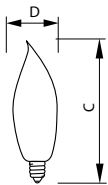

Application

- Ideal for general or ambient lighting in wall sconces, chandeliers, and other decorative light fixtures.

DuraMax Deco Bent Tip

Versions

LPPR I-BA E26 ALC BA9-12 CL

Dimensional drawing

Product

BC40BA9-1/2/CL/LL 120V 6/4