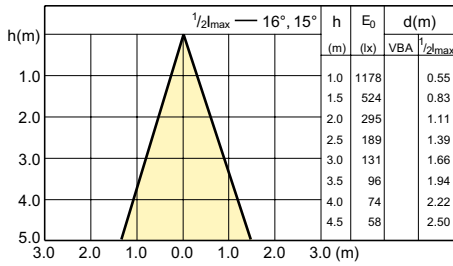

Beam Diagrams

LDBE_HTWIST_Dichr_25D-Beam diagram