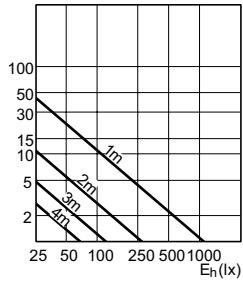

Twistline GU10

Accent Diagrams

LDAC_HTWIST_Dichr_25D-Accent diagram