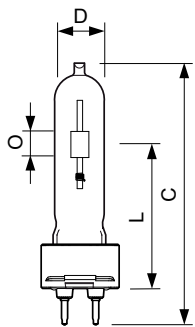

Versions

G12 T 19mm Clear CCT of 3000K

Dimensional drawing

Product	D (max)	D	O	L (min)	L (max)	L	C (max)
CDM150/T6/942 12PK	13/16 in	0.75 in	5/16 in	2-3/16 in	2-1/4 in	2-1/4 in	4-3/8 in
MasterColor CDM- T 35W/830 G12 T6 CL	13/16 in	0.75 in	1/4 in	2-3/16 in	2-1/4 in	2-1/4 in	4-1/16 in
CDM150/T6/830 12PK	13/16 in	0.75 in	3/8 in	2-3/16 in	2-1/4 in	2-1/4 in	4-3/8 in
MasterColor CDM- T 70W/942 G12 T6 CL	13/16 in	0.75 in	1/4 in	2-3/16 in	2-1/4 in	2-1/4 in	4-1/16 in
MasterColor CDM- T 70W/830 G12 T6 CL	13/16 in	0.75 in	5/16 in	2-3/16 in	2-1/4 in	2-1/4 in	4-1/16 in

Mechanical and housing

Bulb Finish	Clear
Bulb Shape	T6

Approval and application

Order Code	Full Product Name	Energy Consumption kWh/ 1000 h	Mercury (Hg) Content (Nom)
223370	MasterColor CDM-T 70W/830 G12 T6 CL	80 kWh	4.6 mg
223289	MasterColor CDM-T 35W/830 G12 T6 CL	43 kWh	3.1 mg
232728	CDM150/T6/830 12PK	162 kWh	14.3 mg
281378	MasterColor CDM-T 70W/942 G12 T6 CL	80 kWh	6.1 mg
373696	CDM150/T6/942 12PK	162 kWh	10.4 mg