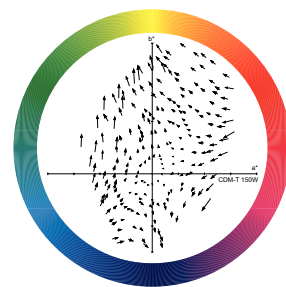

MasterColor CDM-T T6

Order Code	Full Product Name	Chromaticity	Chromaticity	Color Code	Color Designation
		Coordinate X (Nom)	Coordinate Y (Nom)		
373696	CDM150/T6/942 12PK	0.375	0.363	942	Cool White (CW)

Light technical (2/3)

Order Code	Full Product Name	Correlated Color Temperature (Nom)	Color Rendering Index (Nom)	Lumen Maintenance 10000 h (Nom)	Lumen Maintenance 2000 h (Min)	Lumen Maintenance 2000 h (Nom)	Lumen Maintenance 5000 h (Min)	Lumen Maintenance 5000 h (Nom)	Luminous Efficacy (rated) (Nom)	Luminous Flux (Rated) (Min)		
		223370	MasterColor CDM-T 70W/830 G12 T6 CL	3000 K	84	70 %	75 %	85 %	70 %	80 %	85 lm/W	5600 lm
223289	MasterColor CDM-T 35W/830 G12 T6 CL	3000 K	83	50 %	70 %	80 %	60 %	70 %	79 lm/W	-		
232728	CDM150/T6/830 12PK	3000 K	88	60 %	65 %	75 %	60 %	70 %	88 lm/W	11700 lm		
281378	MasterColor CDM-T 70W/942 G12 T6 CL	4200 K	92	65 %	75 %	85 %	65 %	75 %	85 lm/W	-		
373696	CDM150/T6/942 12PK	4200 K	96	70 %	75 %	85 %	70 %	80 %	82 lm/W	10900 lm		

Light technical (3/3)

Order Code	Full Product Name	Luminous Flux (Rated) (Nom)
223370	MasterColor CDM-T 70W/830 G12 T6 CL	6200 lm
223289	MasterColor CDM-T 35W/830 G12 T6 CL	3100 lm
232728	CDM150/T6/830 12PK	13000 lm

Order Code	Full Product Name	Luminous Flux (Rated) (Nom)
281378	MasterColor CDM-T 70W/942 G12 T6 CL	6200 lm
373696	CDM150/T6/942 12PK	12100 lm

Color Rendering Diagrams

LDCR_CDM-T_150W_830-Colour rendering diagram